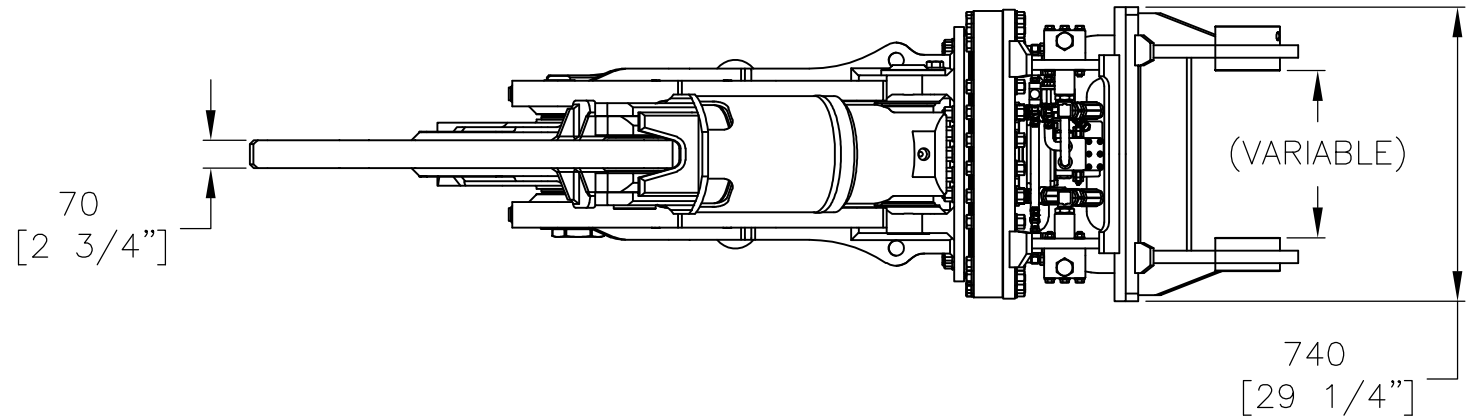

NPK

CONSTRUCTION EQUIPMENT, INC.

7550 INDEPENDENCE DRIVE
WALTON HILLS, OHIO 44146
PHONE: (440) 232-7900

SV250R CRUSHER
GENERAL DIMENSIONS

DO NOT SCALE DRAWING
SPECIFICATIONS SUBJECT TO CHANGE WITHOUT NOTICE

* THIS DIMENSION MAY DIFFER ON
SOME ASSEMBLIES DUE TO TOP
BRACKET VARIATION.