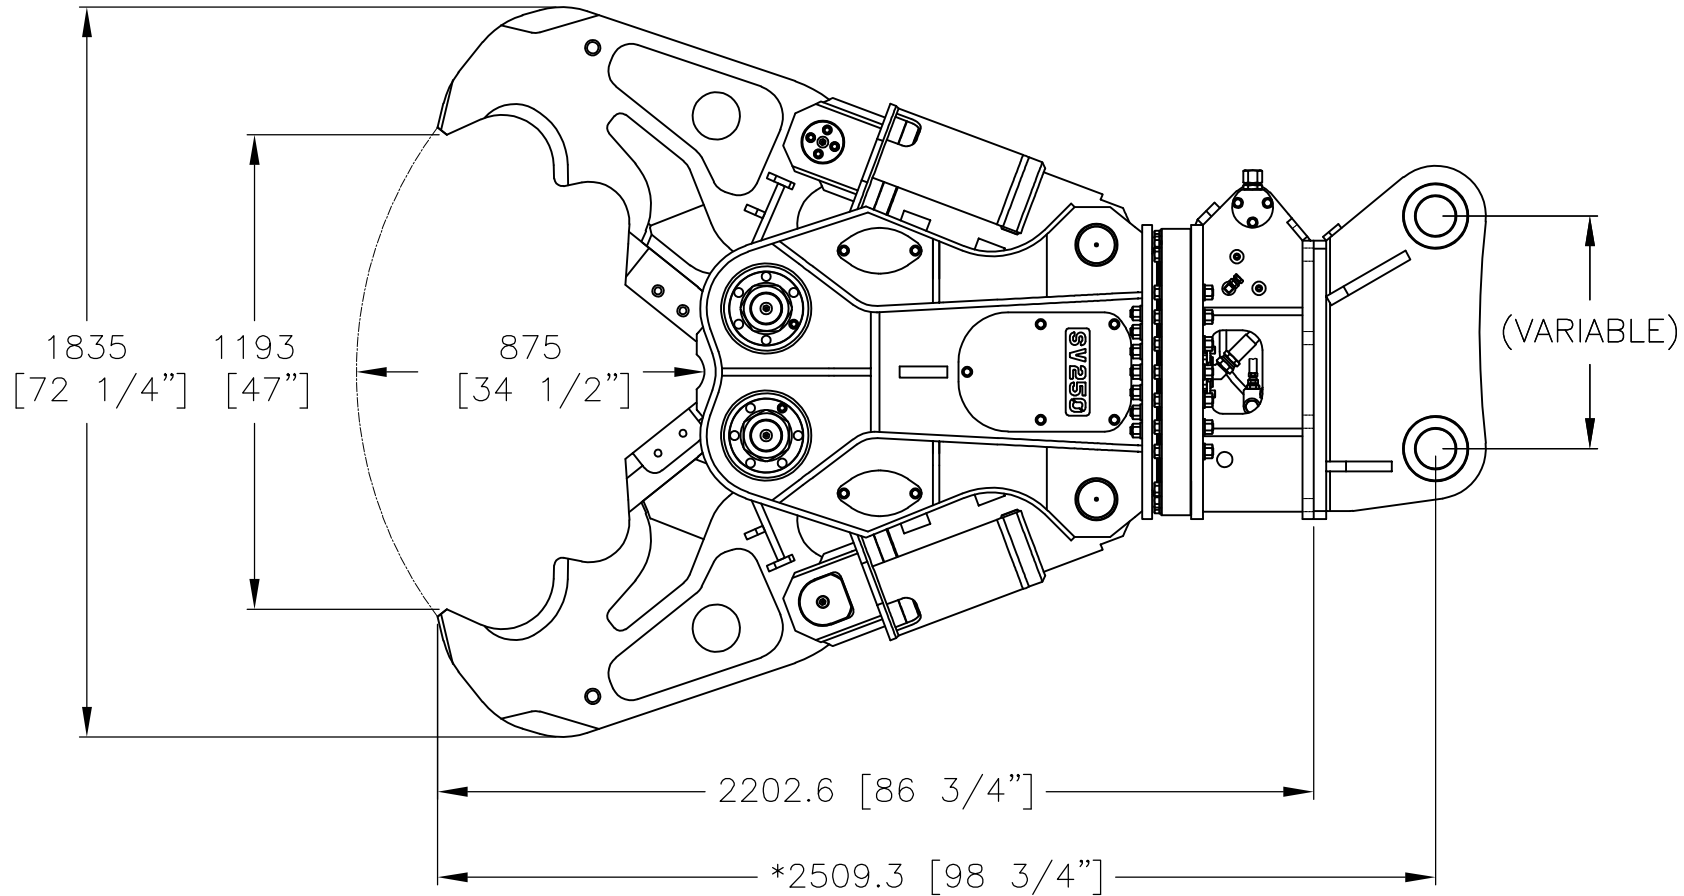

NPK

CONSTRUCTION EQUIPMENT, INC.

7550 INDEPENDENCE DRIVE
WALTON HILLS, OHIO 44146
PHONE: (440) 232-7900

SV250R CRUSHER
GENERAL DIMENSIONS

DO NOT SCALE DRAWING
SPECIFICATIONS SUBJECT TO CHANGE WITHOUT NOTICE

* THIS DIMENSION MAY DIFFER ON
SOME ASSEMBLIES DUE TO TOP
BRACKET VARIATION.