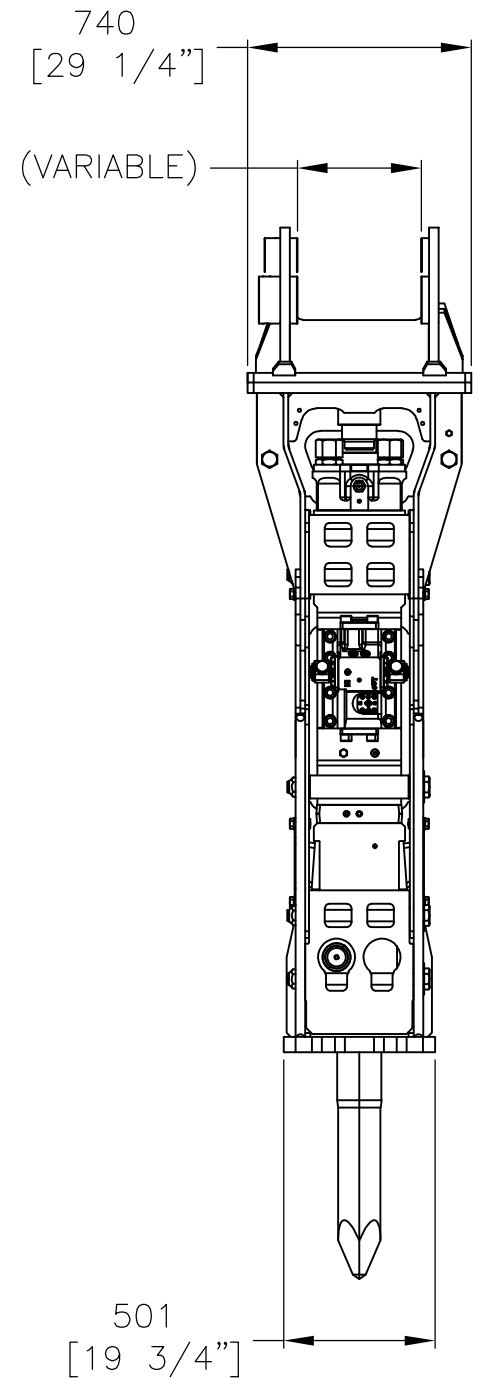

NPK

CONSTRUCTION EQUIPMENT, INC.

7550 INDEPENDENCE DRIVE
WALTON HILLS, OHIO 44146
PHONE: (440) 232-7900

GHD-12
GENERAL DIMENSIONS

DO NOT SCALE DRAWING
SPECIFICATIONS SUBJECT TO CHANGE WITHOUT NOTICE

* THIS DIMENSION MAY DIFFER ON
SOME ASSEMBLIES DUE TO TOP
BRACKET VARIATION.