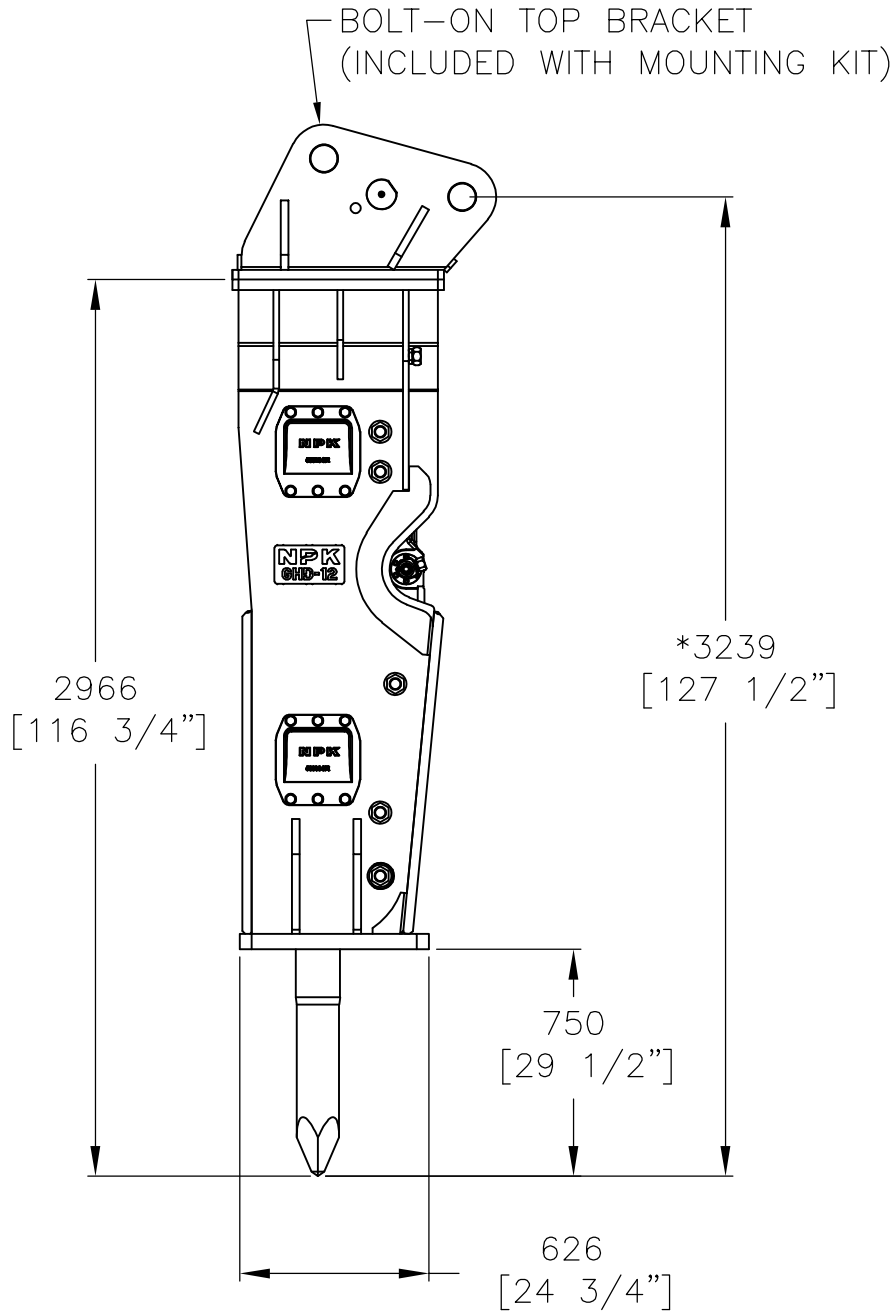

NPK

CONSTRUCTION EQUIPMENT, INC.

7550 INDEPENDENCE DRIVE
WALTON HILLS, OHIO 44146
PHONE: (440) 232-7900

GHD-12
GENERAL DIMENSIONS

DO NOT SCALE DRAWING
SPECIFICATIONS SUBJECT TO CHANGE WITHOUT NOTICE

* THIS DIMENSION MAY DIFFER ON
SOME ASSEMBLIES DUE TO TOP
BRACKET VARIATION.