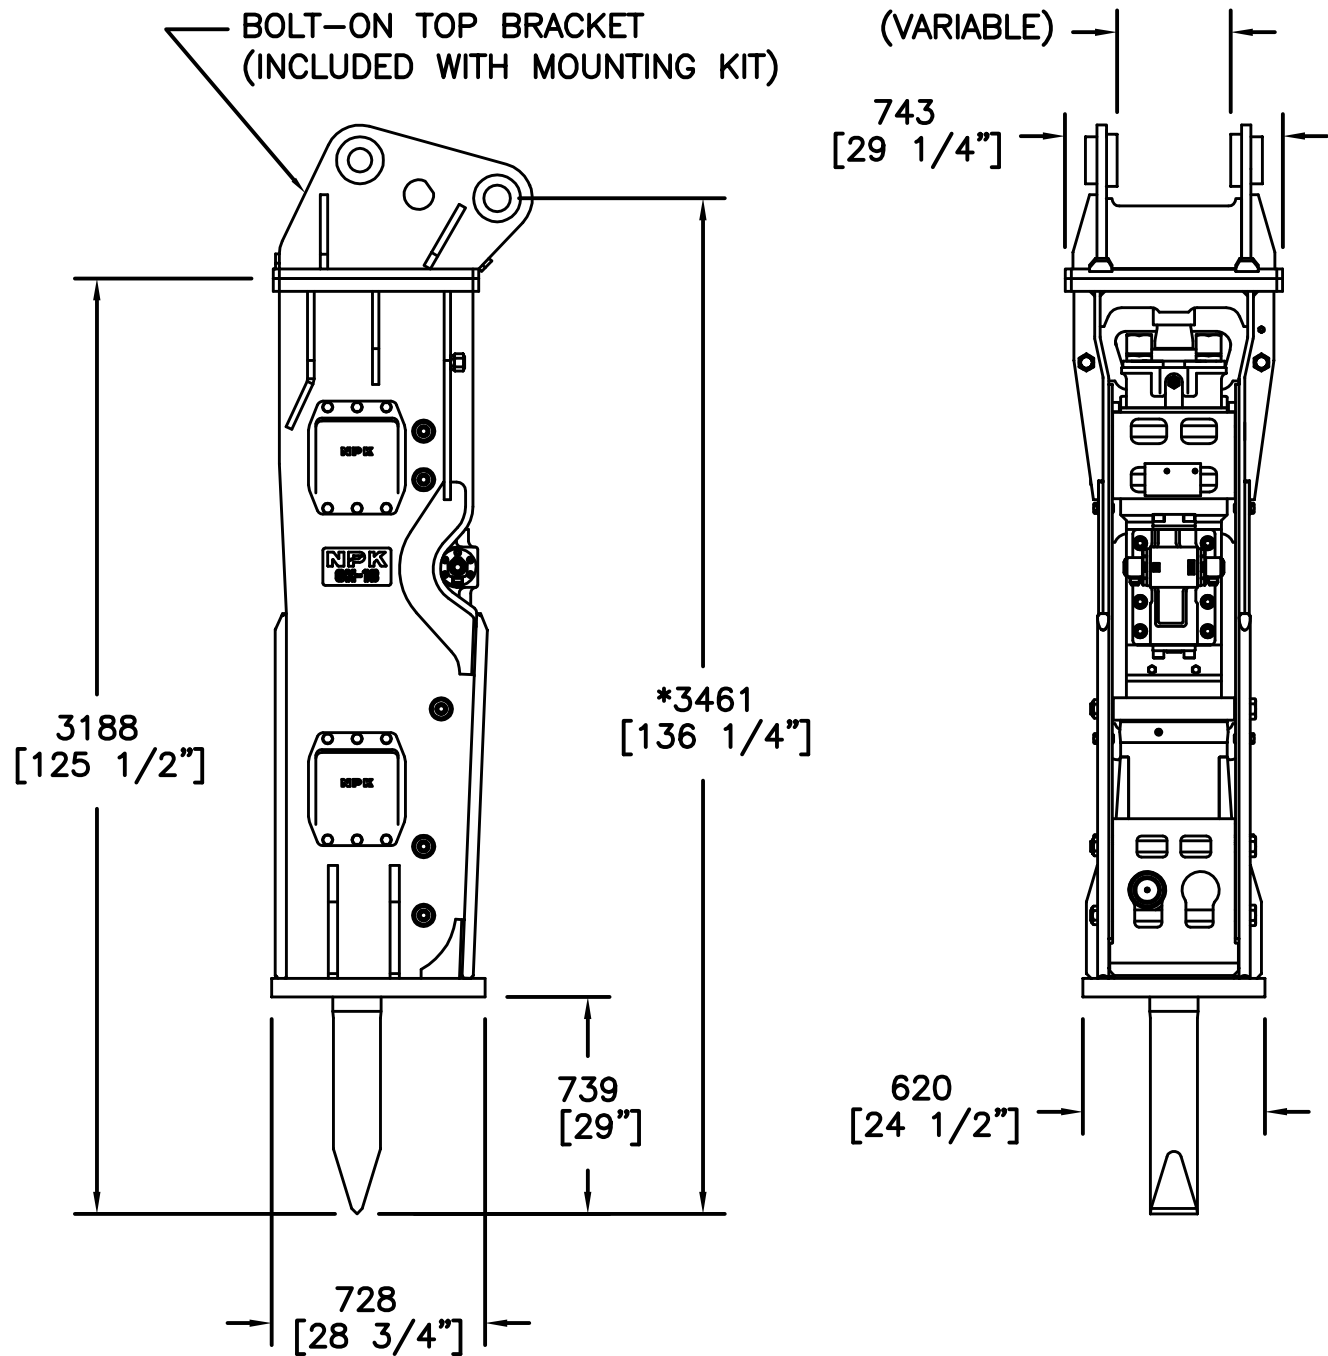

NPK

CONSTRUCTION EQUIPMENT, INC.

7550 INDEPENDENCE DRIVE
WALTON HILLS, OHIO 44146
PHONE: (440) 232-7900
FAX: (440) 232-4382

GH-18 GENERAL DIMENSIONS

DO NOT SCALE DRAWING
SPECIFICATIONS SUBJECT TO CHANGE WITHOUT NOTICE

* THIS DIMENSION MAY DIFFER ON
SOME ASSEMBLIES DUE TO TOP
BRACKET VARIATION.