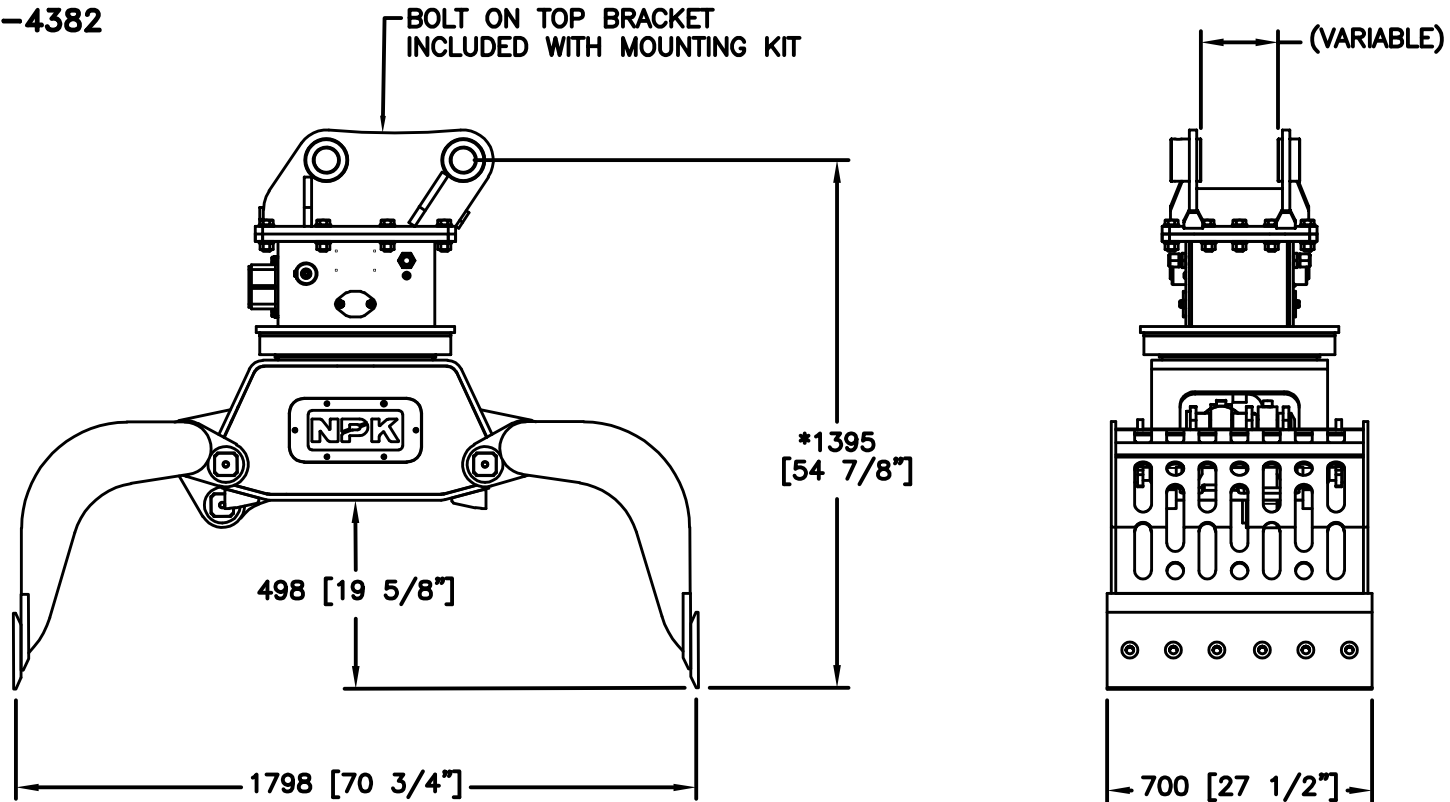

DG-14EH DEMOLITION GRAB GENERAL DIMENSIONS

CONSTRUCTION EQUIPMENT, INC.

7550 INDEPENDENCE DRIVE
WALTON HILLS, OHIO 44146
PHONE: (440) 232-7900
FAX: (440) 232-4382

DO NOT SCALE DRAWING

SPECIFICATIONS SUBJECT TO CHANGE WITHOUT NOTICE

* THIS DIMENSION MAY DIFFER ON SOME ASSEMBLIES DUE TO TOP BRACKET VARIATION.