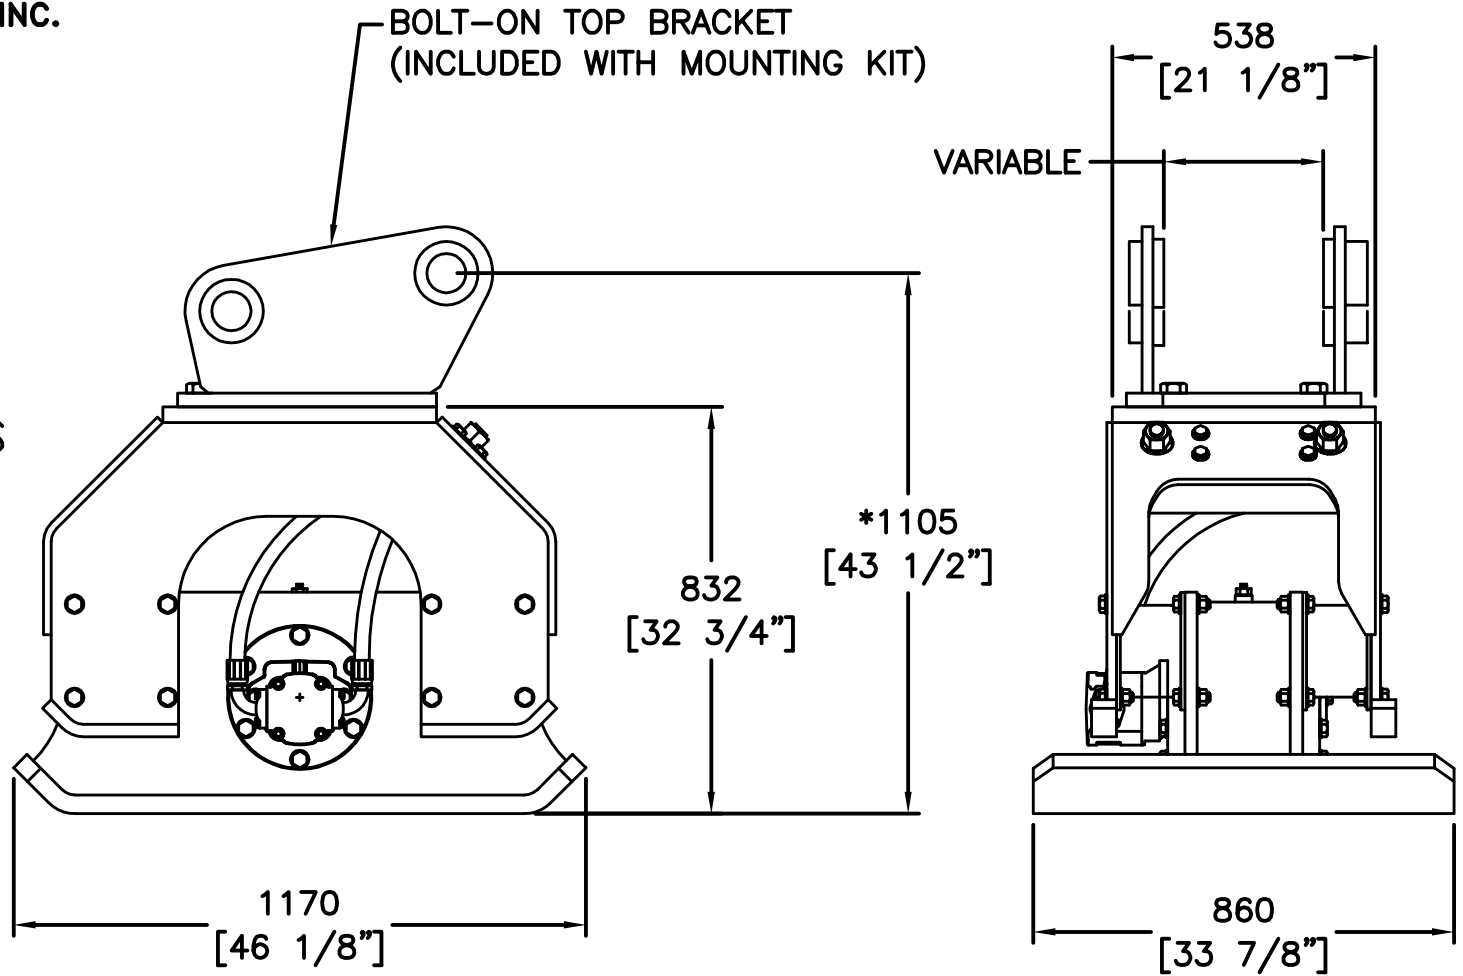

NPK

CONSTRUCTION EQUIPMENT, INC.

7550 INDEPENDENCE DRIVE
WALTON HILLS, OHIO 44146
PHONE: (440) 232-7900
FAX: (440) 232-4382

C8C
GENERAL DIMENSIONS

DO NOT SCALE DRAWING
SPECIFICATIONS SUBJECT TO CHANGE WITHOUT NOTICE

* THIS DIMENSION MAY DIFFER ON
SOME ASSEMBLIES DUE TO TOP
BRACKET VARIATION.