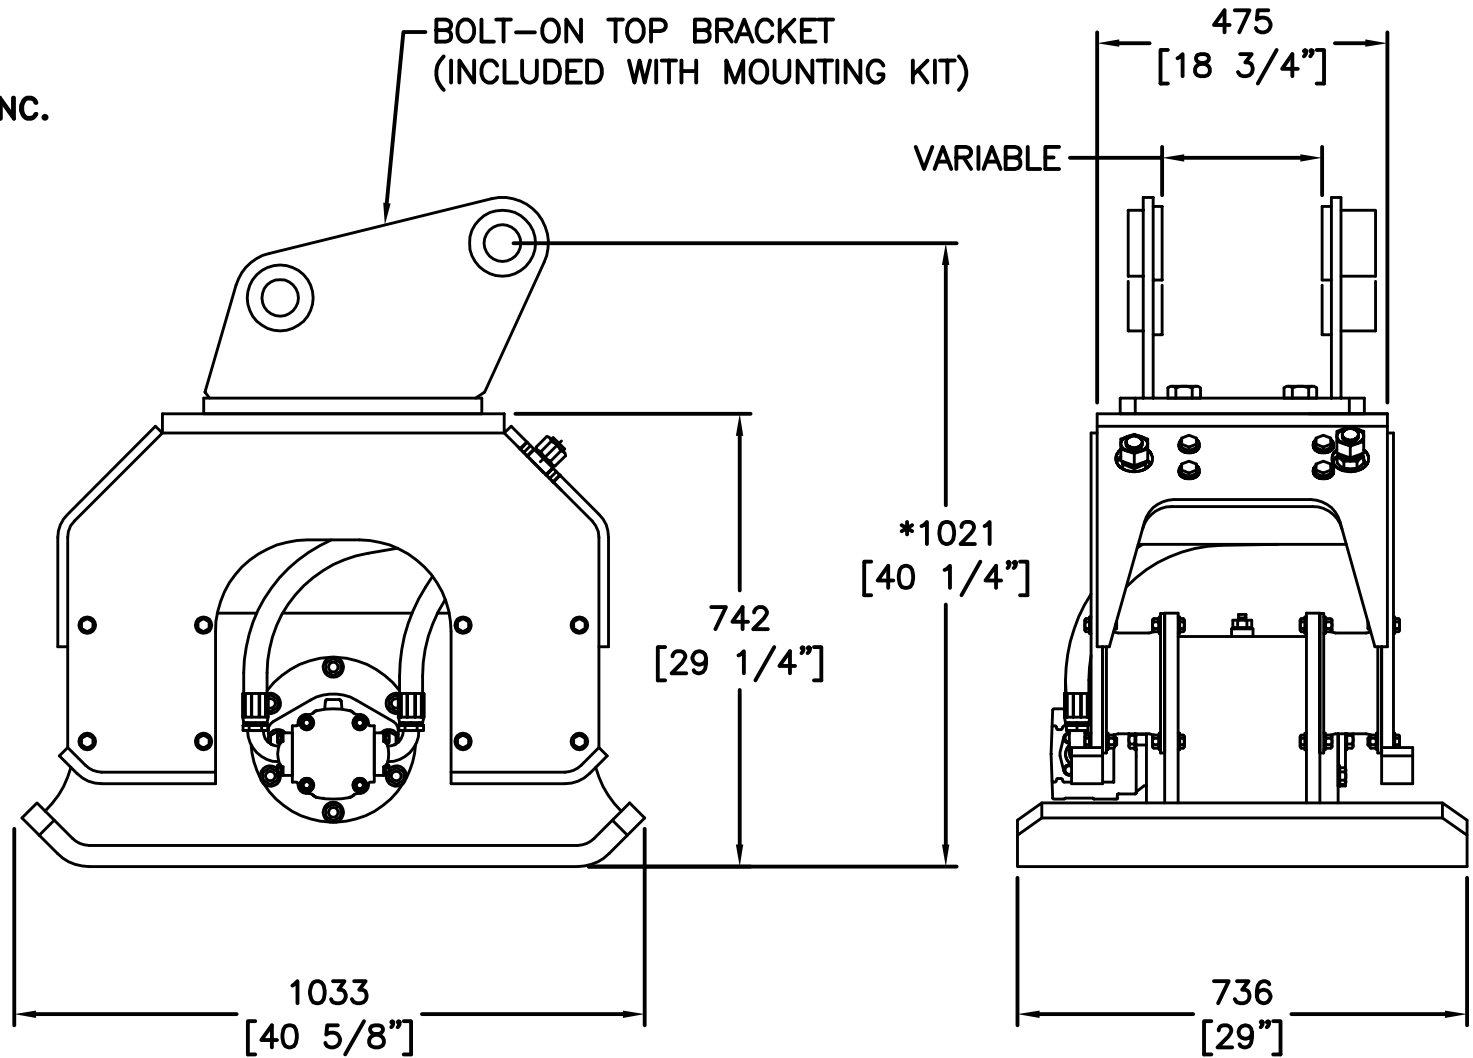

NPK

CONSTRUCTION EQUIPMENT, INC.

7550 INDEPENDENCE DRIVE
WALTON HILLS, OHIO 44146
PHONE: (440) 232-7900
FAX: (440) 232-4382

C6C
GENERAL DIMENSIONS

DO NOT SCALE DRAWING
SPECIFICATIONS SUBJECT TO CHANGE WITHOUT NOTICE

* THIS DIMENSION MAY DIFFER ON SOME ASSEMBLIES DUE TO TOP BRACKET VARIATION.