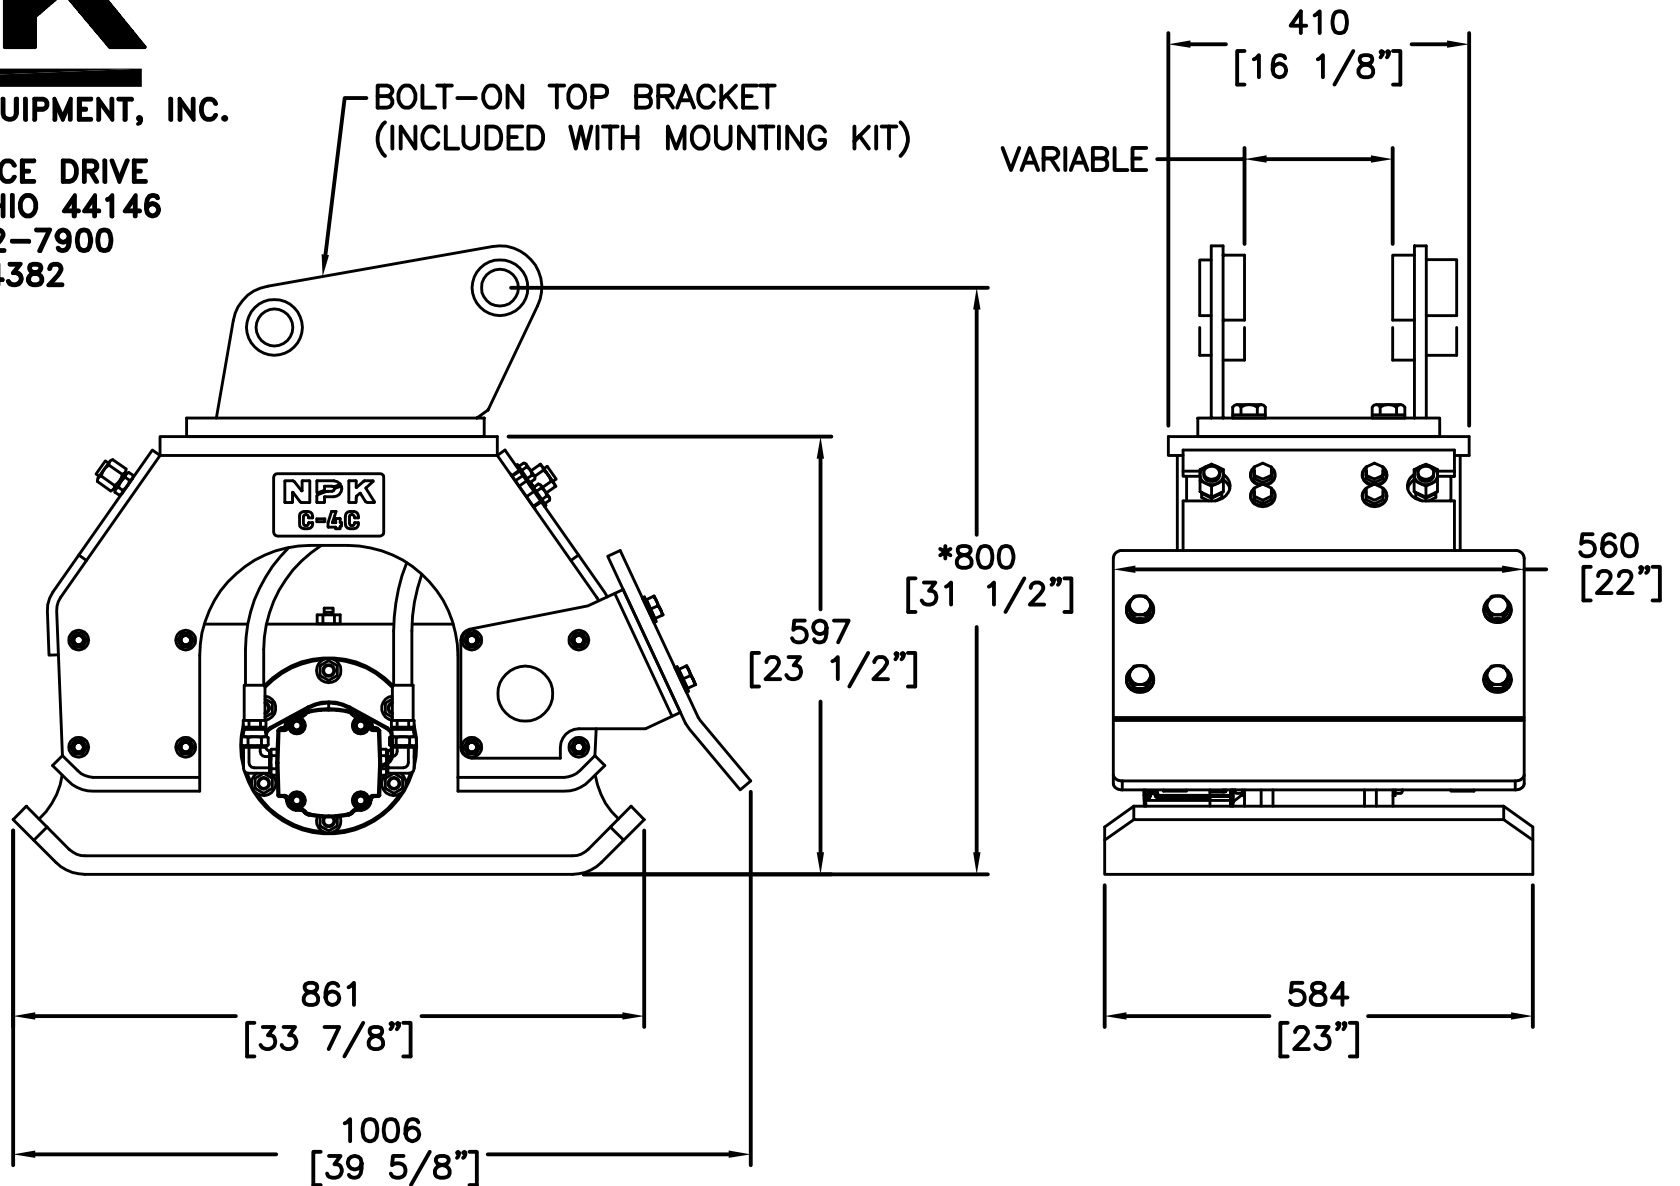

* THIS DIMENSION MAY DIFFER ON
SOME ASSEMBLIES DUE TO TOP
BRACKET VARIATION.

NPK

C4C SINGLE BACKFILL GENERAL DIMENSIONS

CONSTRUCTION EQUIPMENT, INC.

7550 INDEPENDENCE DRIVE
WALTON HILLS, OHIO 44146
PHONE: (440) 232-7900
FAX: (440) 232-4382

DO NOT SCALE DRAWING

SPECIFICATIONS SUBJECT TO CHANGE WITHOUT NOTICE

* THIS DIMENSION MAY DIFFER ON SOME ASSEMBLIES DUE TO TOP BRACKET VARIATION.

NPK

C4C DOUBLE BACKFILL GENERAL DIMENSIONS

CONSTRUCTION EQUIPMENT, INC.