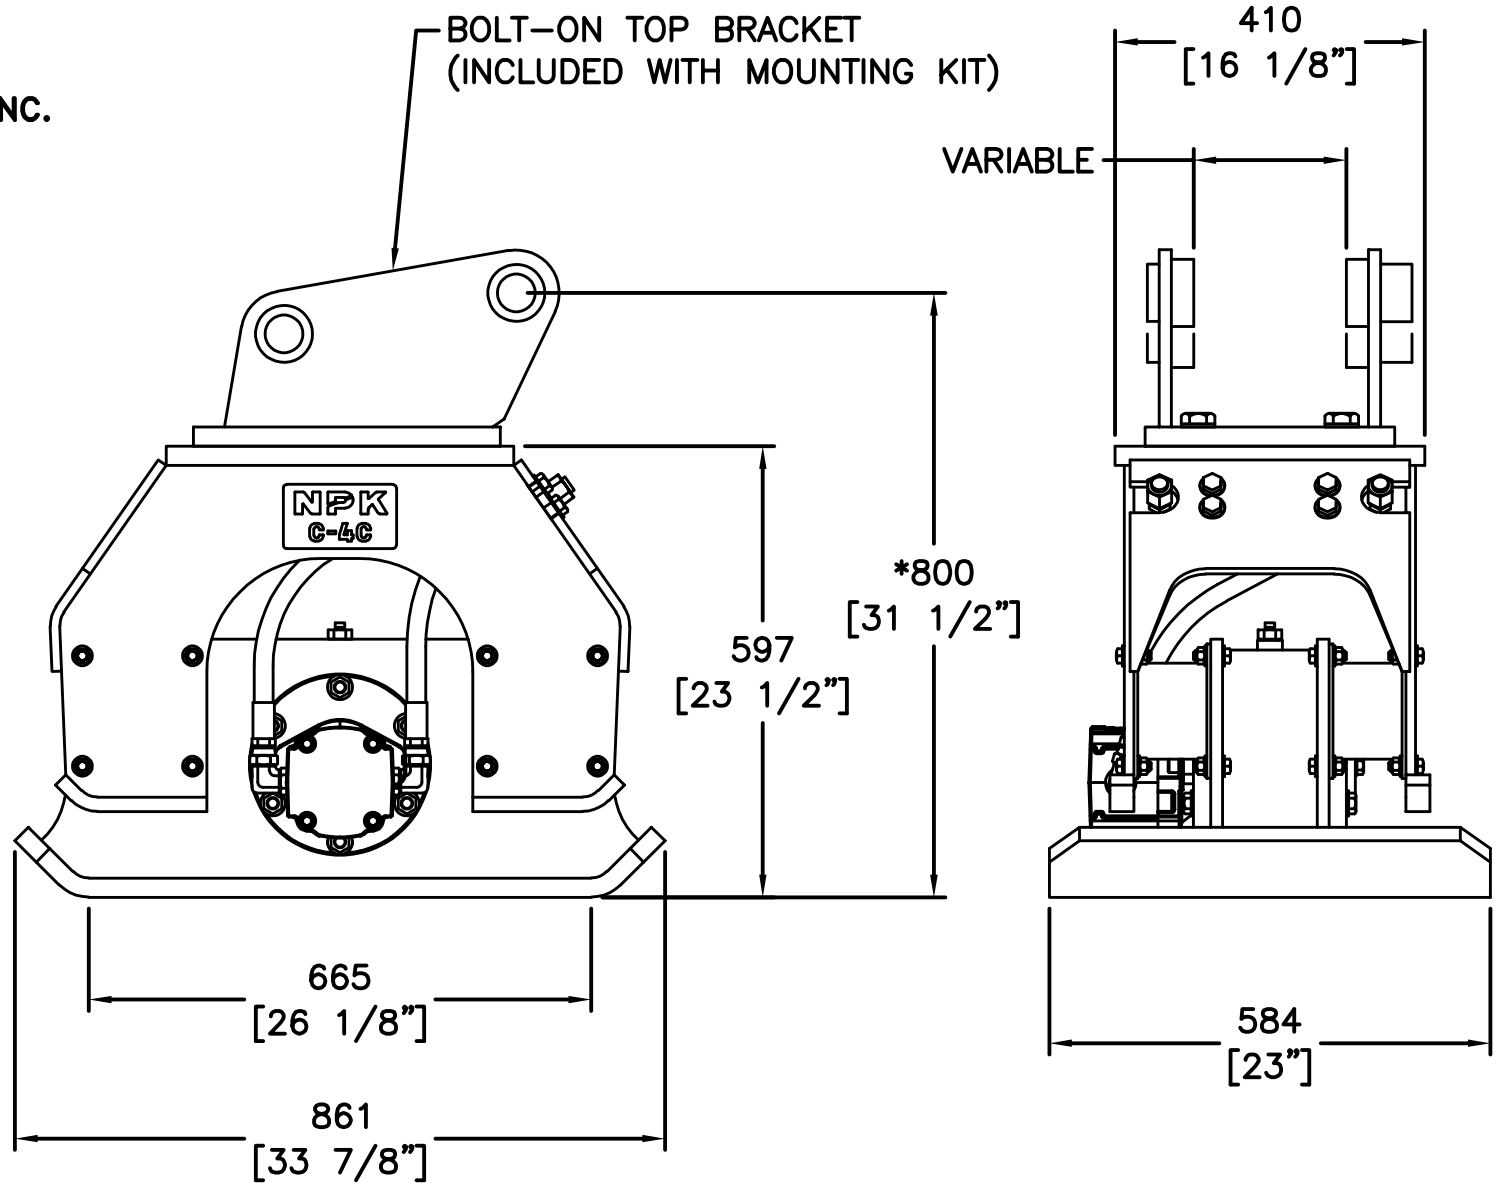

NPK

CONSTRUCTION EQUIPMENT, INC.

7550 INDEPENDENCE DRIVE
WALTON HILLS, OHIO 44146
PHONE: (440) 232-7900
FAX: (440) 232-4382

C4C GENERAL DIMENSIONS

DO NOT SCALE DRAWING

SPECIFICATIONS SUBJECT TO CHANGE WITHOUT NOTICE

* THIS DIMENSION MAY DIFFER ON
SOME ASSEMBLIES DUE TO TOP
BRACKET VARIATION.