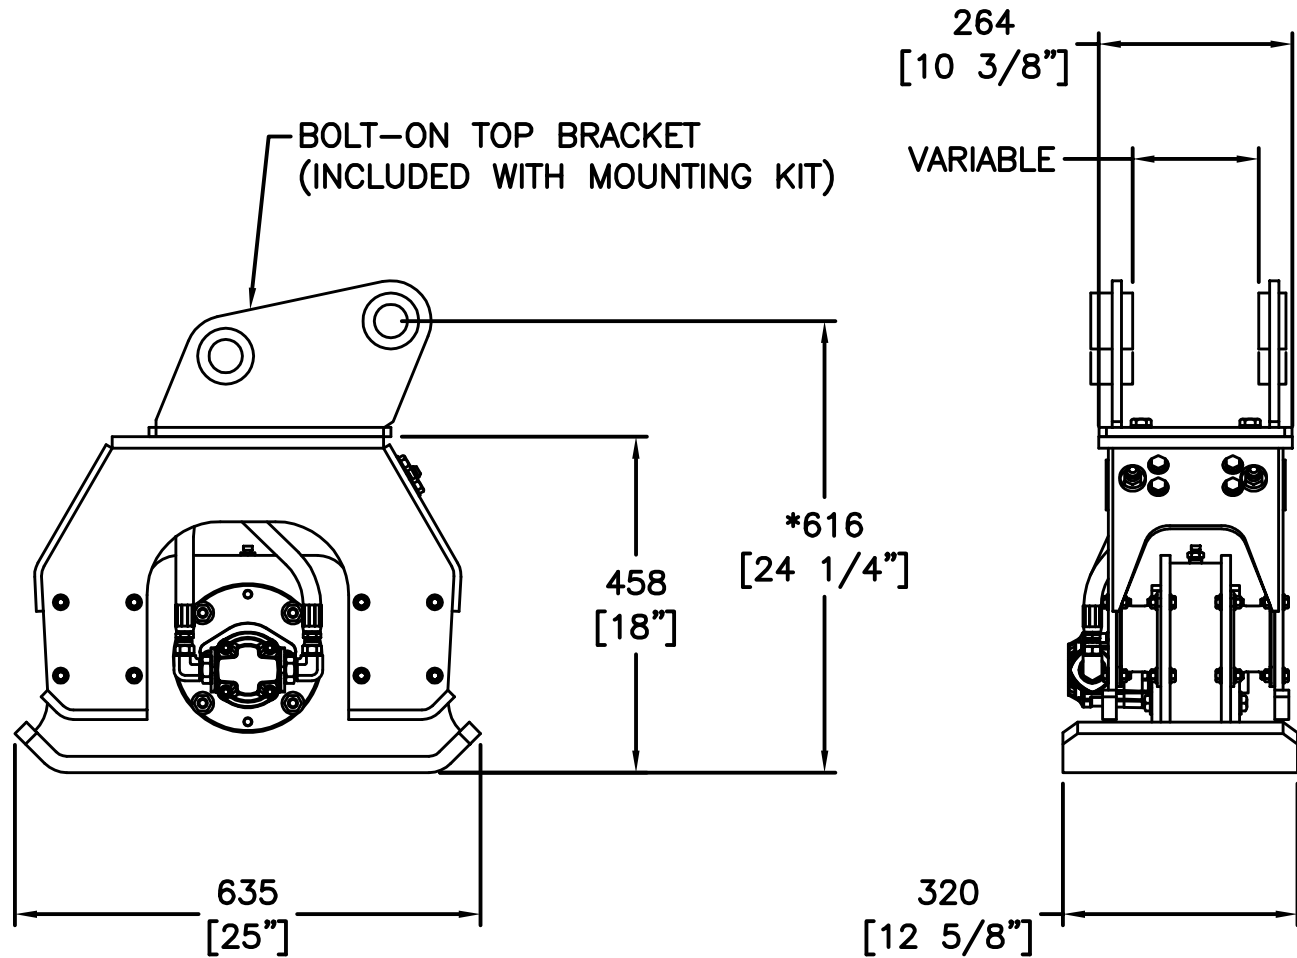

NPK

CONSTRUCTION EQUIPMENT, INC.

7550 INDEPENDENCE DRIVE
WALTON HILLS, OHIO 44146
PHONE: (440) 232-7900
FAX: (440) 232-4382

C2D GENERAL DIMENSIONS

DO NOT SCALE DRAWING

SPECIFICATIONS SUBJECT TO CHANGE WITHOUT NOTICE

* THIS DIMENSION MAY DIFFER ON SOME ASSEMBLIES DUE TO TOP BRACKET VARIATION.